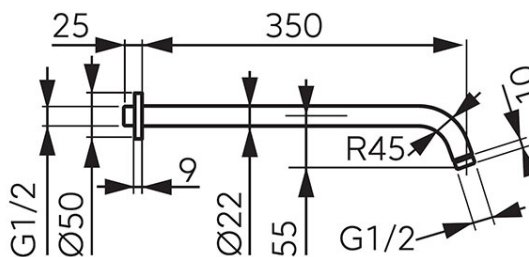

Code: RN350BL

Shower arm for overhead shower, black

<https://www.ferrocompany.com/product-6478-RN350BL.html>Individual packaging: **1, package with bar code allowing for retail sale**

- L=350 mm
- G1/2 connection
- rosette
- black